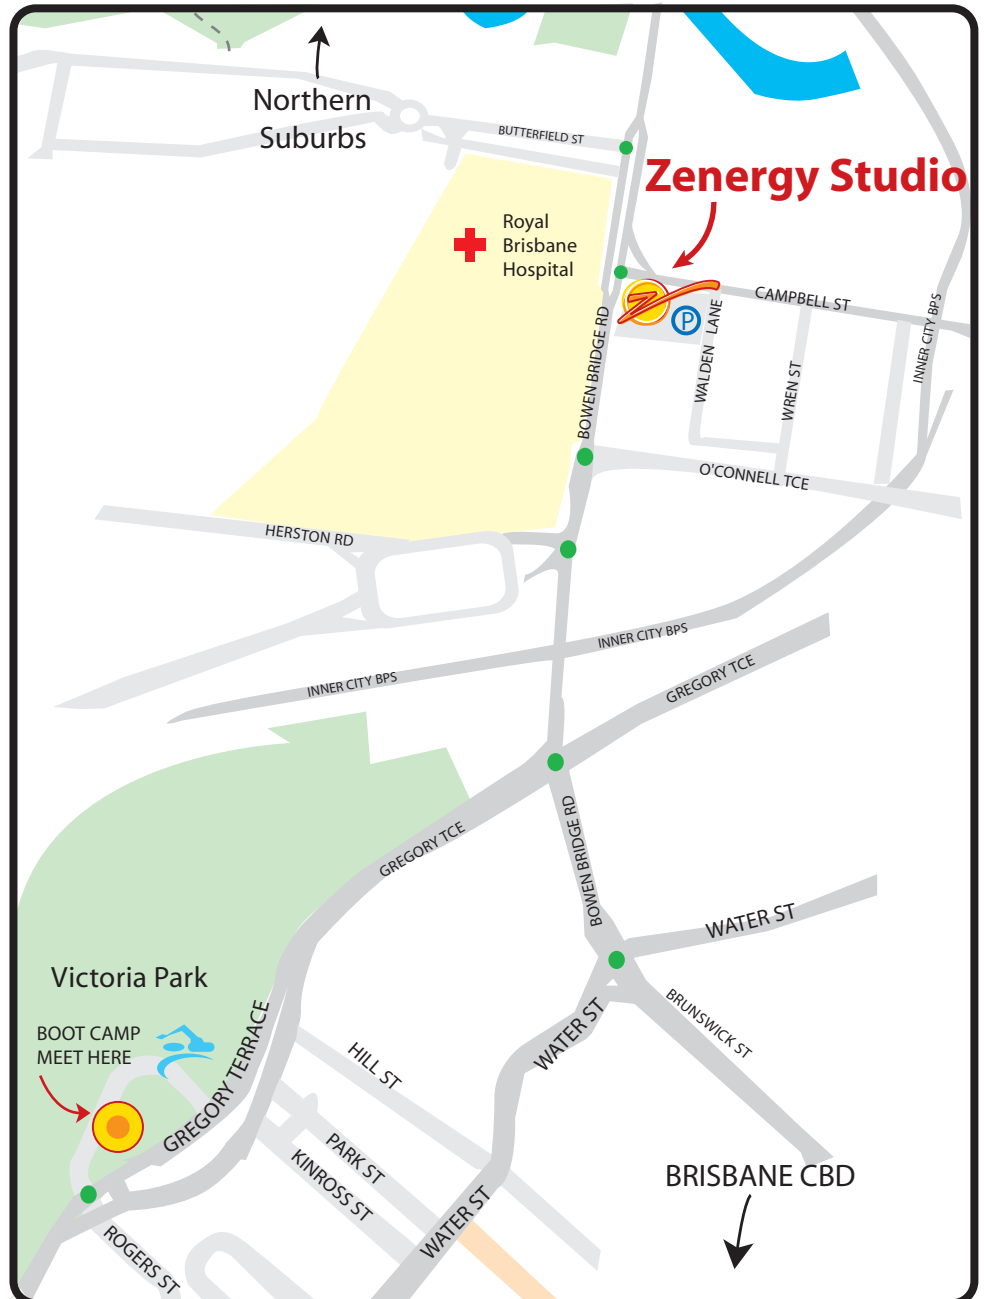

The Zenergy Group

Ground Floor,
Royal Brisbane Place,
17 Bowen Bridge Road,
Herston Q 4006

Free Undercover Parking

Ph: 3252 7999

E: studio@zenergy.biz