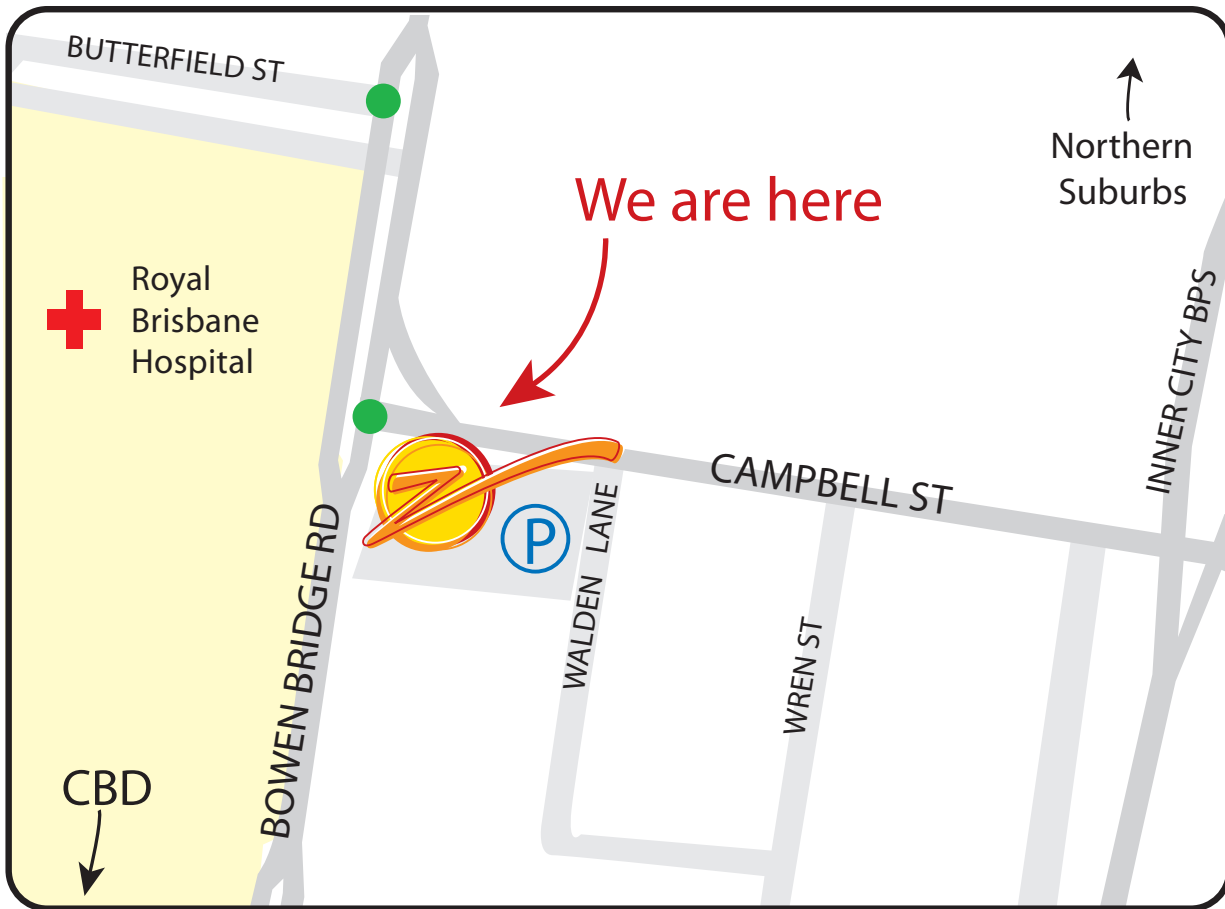

The Zenergy Group Location

 Free Undercover Parking

Our undercover car park is located in Walden Lane, off Campbell Street. First right driveway off Walden Lane. Our front entrance is around on the corner of Campbell and Bowen Bridge road.